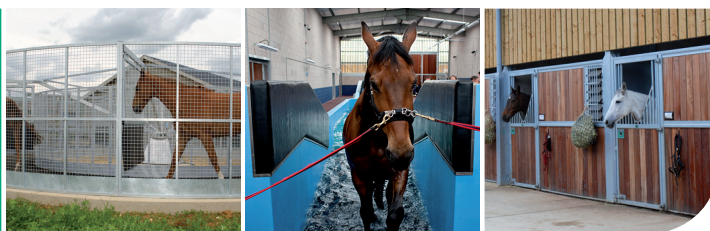

Moulton College Livery Packages

	DIY Livery	Part Livery	Full Livery	Full Livery inc Exercise	Therapy Centre Livery	Holiday Livery
Stable	✓	✓	✓	✓	✓	✓
Bedding	✓	✓	✓	✓	✓	✓
Hay	✗	✓	✓	✓	✓	✓
Turnout	✓	✓	✓	✓	✓	✓
AM feeds given	✗	✓	✓	✓	✓	✓
PM feeds given	✗	✗	✓	✓	✓	✓
Horse put on horse walker or turned out	✗	✓	✓	✓	✓	✓
Muck out Mon – Fri	✗	✓	✓	✓	✓	✓
Muck out Sat and Sun and skip outs	✗	✗	✓	✓	✓	✓
Daily feet pick out and leg wash	✗	✗	✓	✓	✓	✓
Rug changes	✗	✓	✓	✓	✓	✓
Holding for vet and farrier	✗	✗	✓	✓	✓	✓
Reduced entry fees in competitions	✓	✓	✓	✓	✗	✗
Treatments in Equine Therapy Centre	✗	✗	✗	✗	✓	✗
Exercised 5 days per week	✗	✗	✓	✓	✓	✗
Use of facilities inc arenas, bridleway, walker etc	✓	✓	✓	✓	✓	✓
Ability to participate in 'Demo Horse' scheme	✓	✓	✓	✓	✗	✗