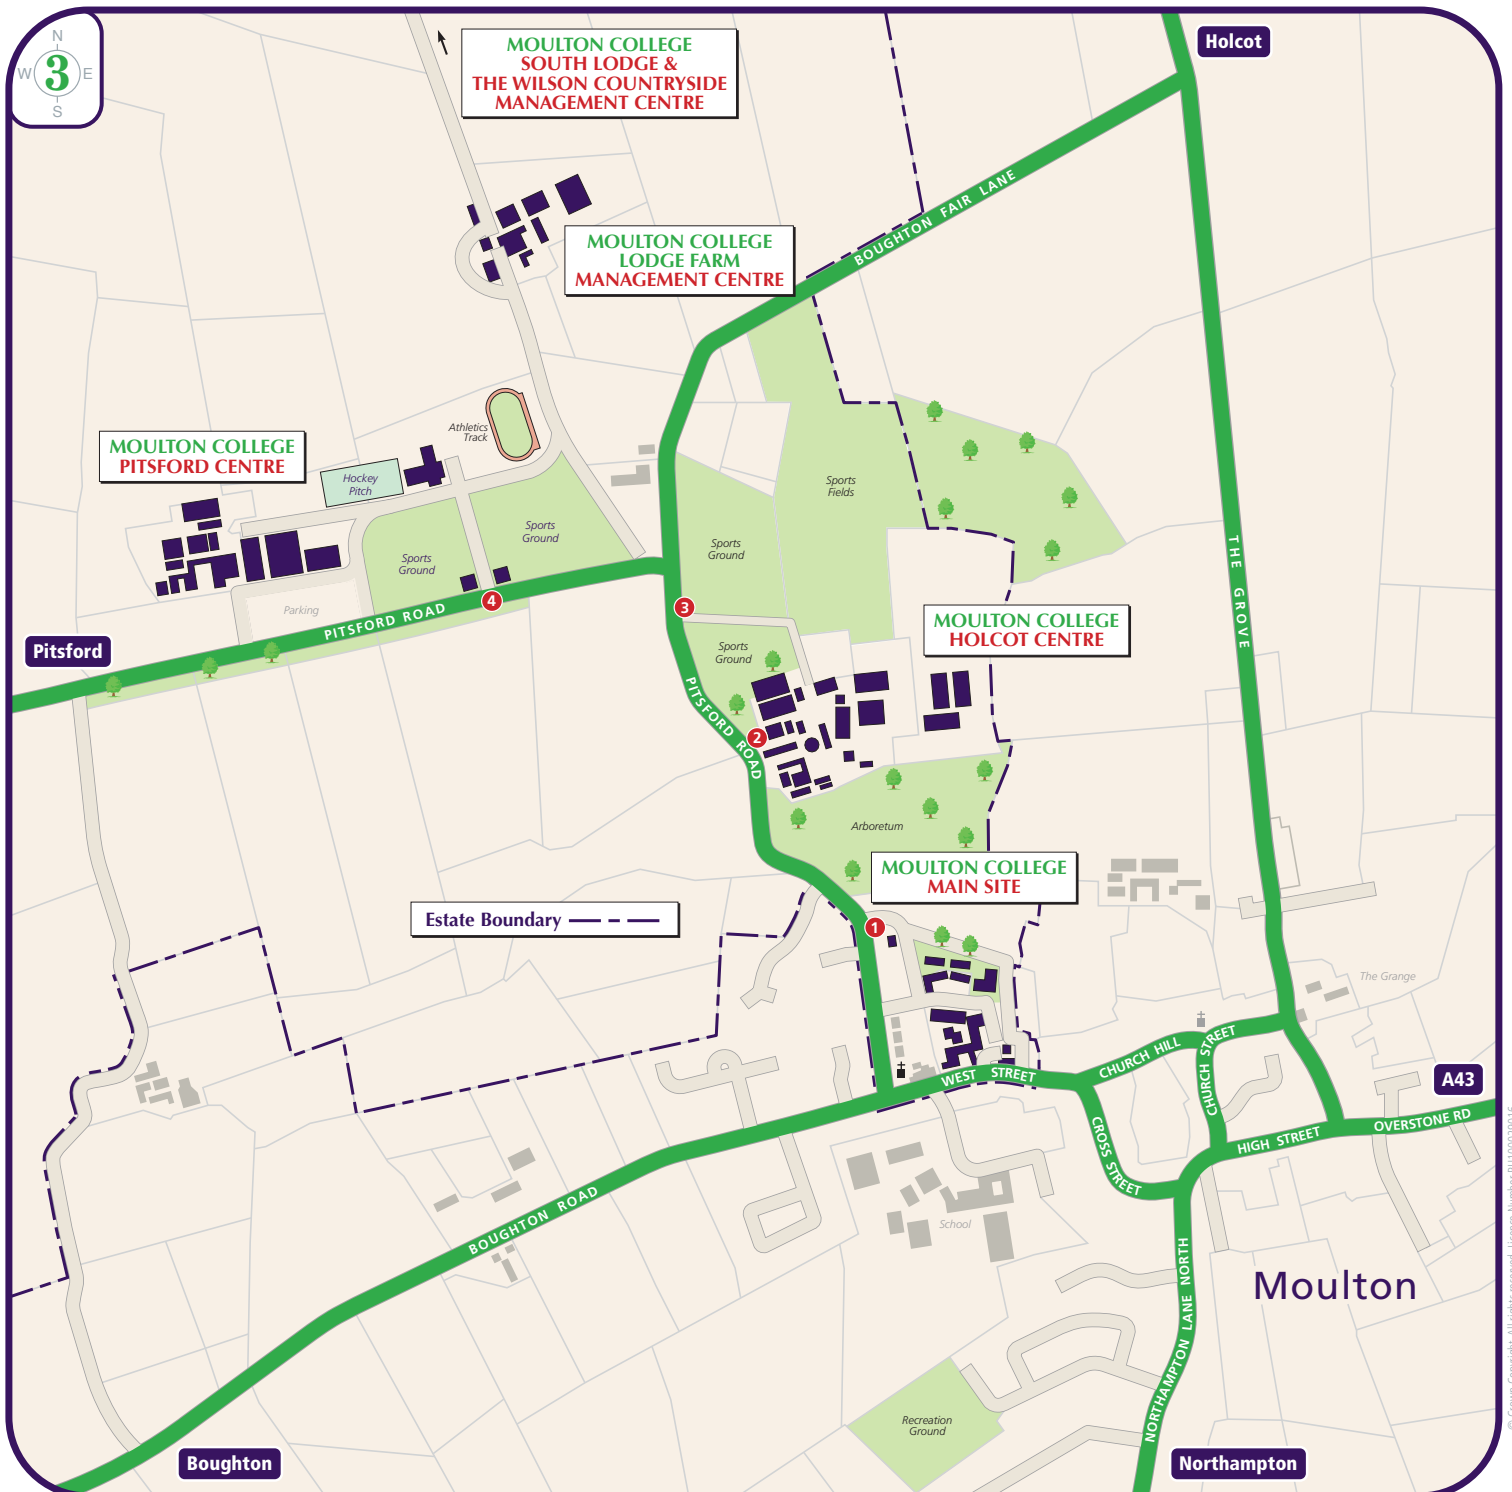

Travelling to Moulton College

By Air: Heathrow (2 hours by car), Gatwick (2 1/2 hours by car) and Birmingham (1 hour by car) are within easy reach of Moulton via the UK motorway network. All airports have regular scheduled flights to all parts of the UK, Europe and International destinations.

By Rail: Rail users may travel to nearby Northampton Station (15 minutes by taxi), which is a main line station with regular services to London, Birmingham and elsewhere in the UK.

By Road: The College is situated in the village of Moulton, which is 5 miles from the centre of Northampton. Moulton can be reached either by the A43 Northampton to Kettering Road or from the A508 Northampton to Market Harborough Road. In either case, please avoid signs for Moulton Park as this is an Industrial Estate. For sat nav please use postcode NN3 7SY.

From the South via the M1 & A43: Exit the M1 at Junction 15 and join the A508 North. After 2 miles the A508 becomes the A45. At the third intersection leave the A45 by the slip road and join the A43 (signposted Kettering). Travel for 3 miles, straight across 2 roundabouts and at the third turn left onto Overstone Road (signposted Moulton). Continue until you see the Co-op and bear slightly left until you reach a mini-roundabout in front of the Post Office. Turn right down Stocks Hill, which leads into Cross Street, which leads into West Street. Take the first turning right into Pitsford Road and then first right again into the College.

From the North via the A508: Leave the A508 when signposted Pitsford and pass through the village following signs to Moulton. On leaving Pitsford follow Moulton Road, which becomes Pitsford Road, for 1.5 miles when the entrance to the Holcot Centre will be seen on your left. For the Main Site, continue for 700 metres and turn left into the College.