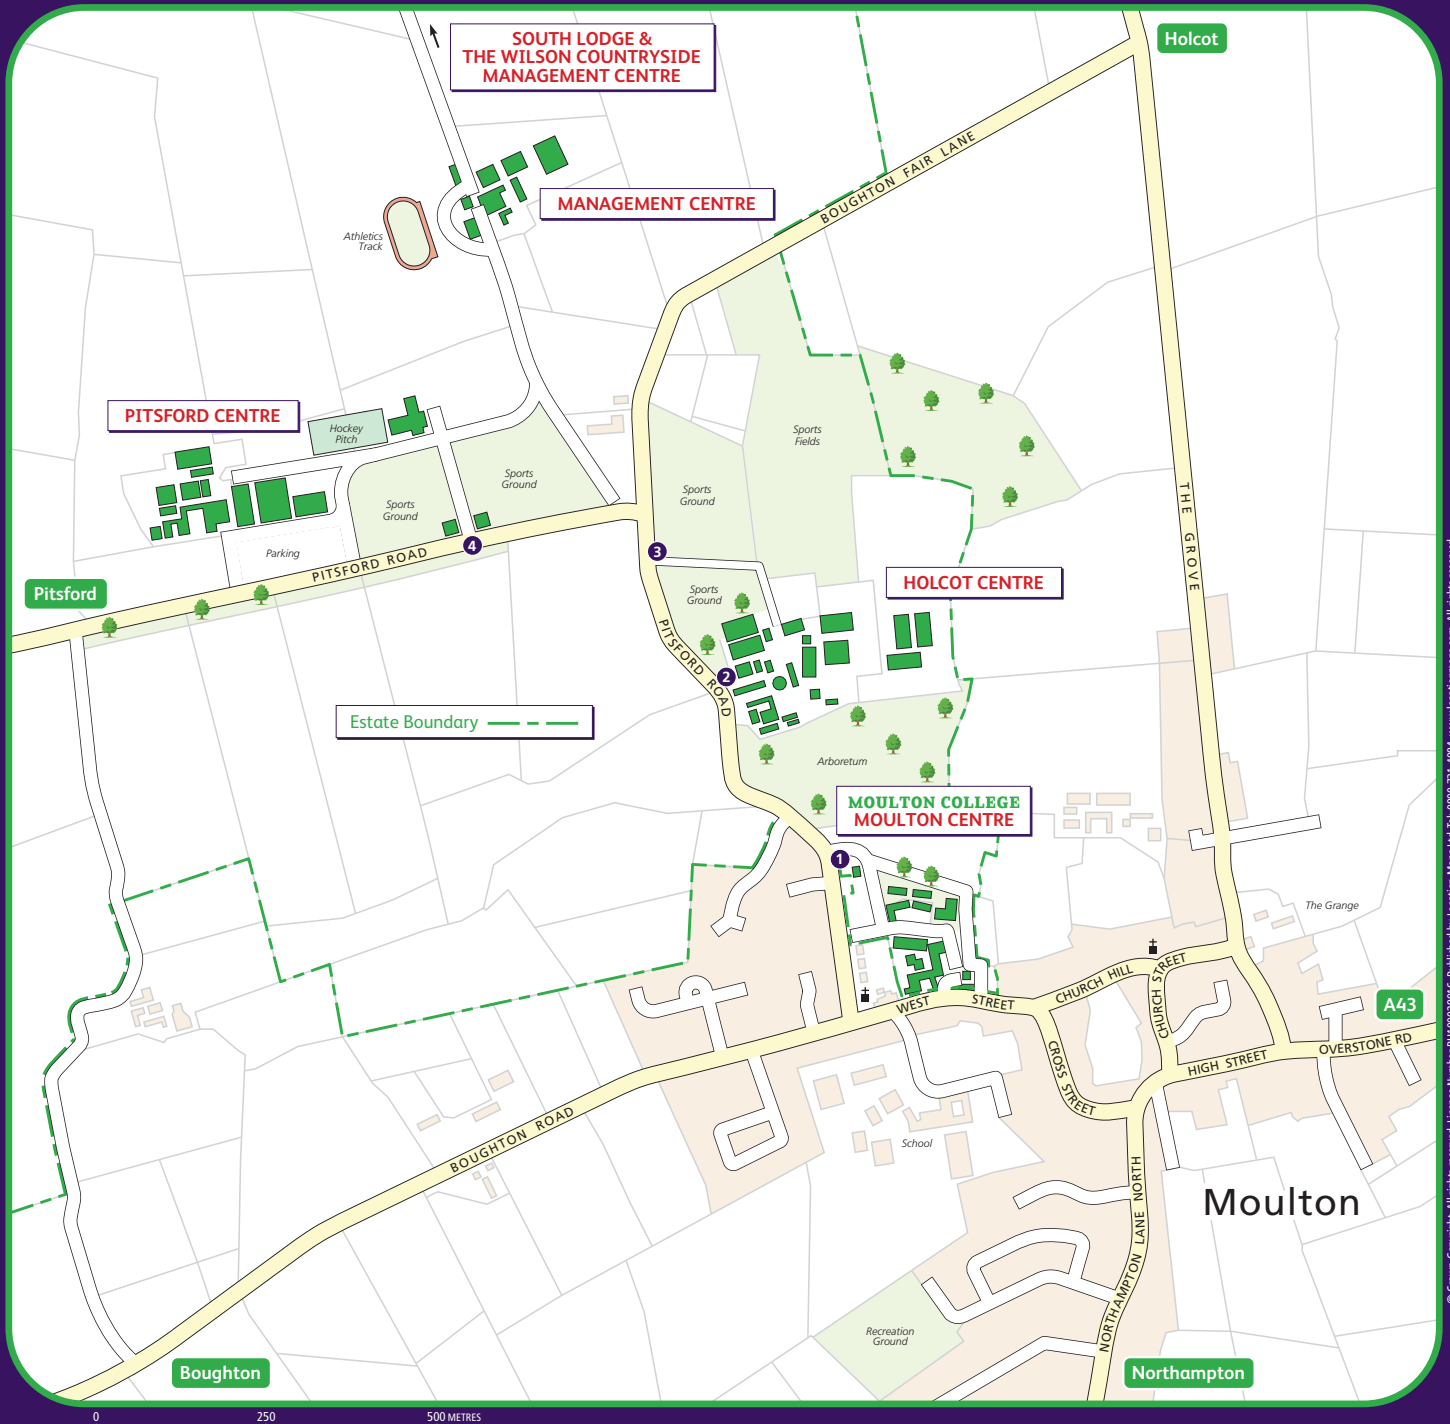

Finding your way around