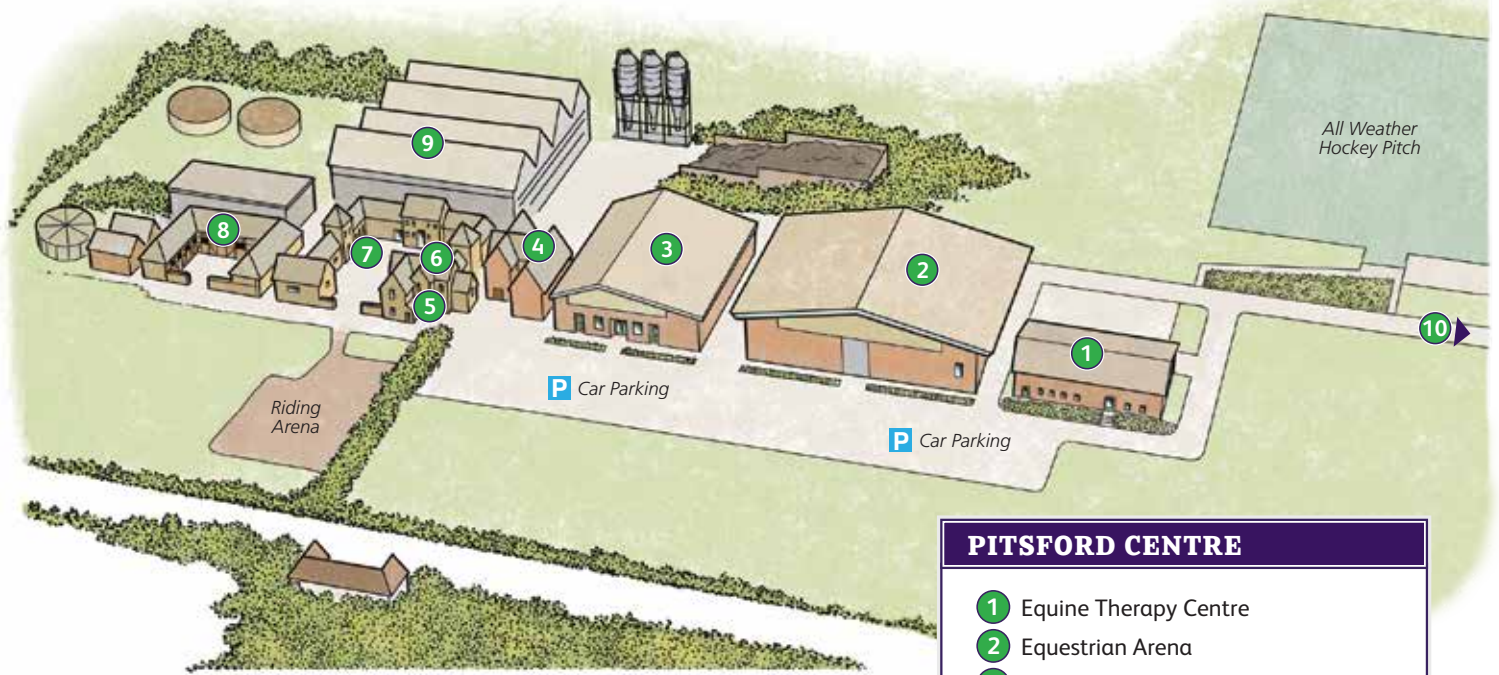

# Finding your way around

© Crown Copyright. All rights reserved. Licence Number PI10023916. Published by Location Maps Ltd. Tel: 0800 731 4084. www.locationmaps.com. All rights reserved.

### PITSFORD CENTRE

- 1 Equine Therapy Centre
- 2 Equestrian Arena
- 3 Sports Hall
- 4 John Thorpe Centre & Lecture Theatre
- 5 Reception
- 6 Coffee Shop
- 7 Teaching Rooms
- 8 Stables
- 9 Beef Unit
- 10 Sports Therapy & Injury Rehabilitation at The Chris Moody Centre

### HOLCOT CENTRE

- 1 John Ashby Sports Hall
- 2 Garden Centre
- 3 Veterinary Practice
- 4 Animal Therapy Centre
- 5 Teaching Block
- 6 Reception
- 7 Floristry Studio
- 8 Coffee Shop
- 9 Stonemasonry Workshops
- 10 Plumbing Workshops
- 11 Building Workshops
- 12 Laboratories
- 13 Gas Assessment Centre
- 14 Design Centre
- 15 Animal Welfare Centre